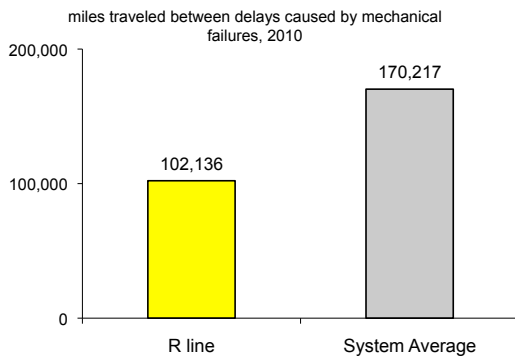

Straphangers Campaign

R SUBWAY LINE PROFILE

Straphangers Campaign MetroCard Rating \$1.05

The R line ranks tied for 11th best of the 18 subway lines rated by the Straphangers Campaign. Our ranking is based on the MTA New York City Transit data below, using a method described at www.straphangers.org.

The R line is scheduled to come less often than most subway lines...

scheduled minutes between weekday trains as of December 2010

	AM Rush	Noon	PM Rush	Overnight
R line	6	10	6	20
System Average	5:10	8:32	5:33	20

but arrives with average regularity.

Cars on the R break down more often than those on the average line.

You're much more likely to get a seat on the R.

The R line is less clean than average...

and performs below average on in-car announcements.