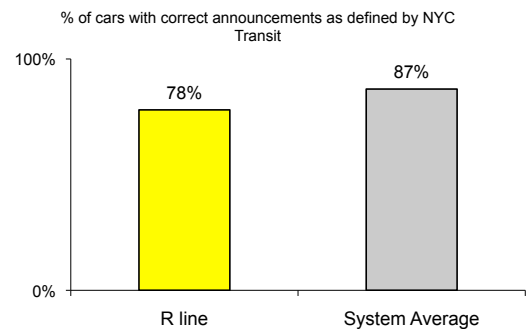

Straphangers Campaign

R SUBWAY LINE PROFILE

Straphangers Campaign MetroCard Rating \$1.05

The R line ranks tied for 11th best of the 18 subway lines rated by the Straphangers Campaign. Our ranking is based on the MTA New York City Transit data below, using a method described at www.straphangers.org.

The R line is scheduled to come less often than most subway lines...

scheduled minutes between weekday trains as of December 2010

	AM Rush	Noon	PM Rush	Overnight
R line	6	10	6	20
System Average	5:10	8:32	5:33	20

but arrives with average regularity.

Cars on the R break down more often than those on the average line.

You're much more likely to get a seat on the R.

The R line is less clean than average...

and performs below average on in-car announcements.