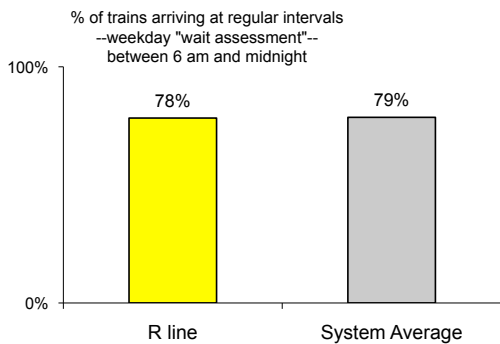

Straphangers Campaign

R SUBWAY LINE PROFILE

Straphangers Campaign MetroCard Rating \$1.05

The R line ranks tied for 11th best of the 18 subway lines rated by the Straphangers Campaign. Our ranking is based on the MTA New York City Transit data below, using a method described at www.straphangers.org.

The R line is scheduled to come less often than most subway lines...

scheduled minutes between weekday trains as of December 2010

	AM Rush	Noon	PM Rush	Overnight
R line	6	10	6	20
System Average	5:10	8:32	5:33	20

but arrives with average regularity.

Cars on the R break down more often than those on the average line.

You're much more likely to get a seat on the R.

The R line is less clean than average...

and performs below average on in-car announcements.