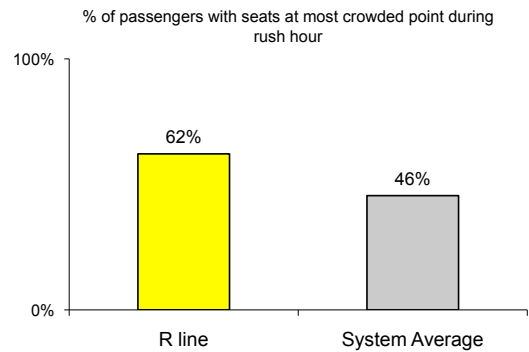

Straphangers Campaign

R SUBWAY LINE PROFILE

Straphangers Campaign MetroCard Rating \$1.05

The R line ranks tied for 11th best of the 18 subway lines rated by the Straphangers Campaign. Our ranking is based on the MTA New York City Transit data below, using a method described at www.straphangers.org.

The R line is scheduled to come less often than most subway lines...

scheduled minutes between weekday trains as of December 2010

	AM Rush	Noon	PM Rush	Overnight
R line	6	10	6	20
System Average	5:10	8:32	5:33	20

but arrives with average regularity.

Cars on the R break down more often than those on the average line.

You're much more likely to get a seat on the R.

The R line is less clean than average...

and performs below average on in-car announcements.