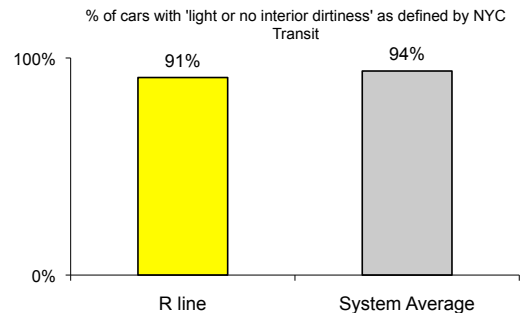

The R line is scheduled to come less often than most subway lines...

scheduled minutes between weekday trains as of December 2010

	AM Rush	Noon	PM Rush	Overnight
R line	6	10	6	20
System Average	5:10	8:32	5:33	20

but arrives with average regularity.

Cars on the R break down more often than those on the average line.

You're much more likely to get a seat on the R.

The R line is less clean than average...

and performs below average on in-car announcements.